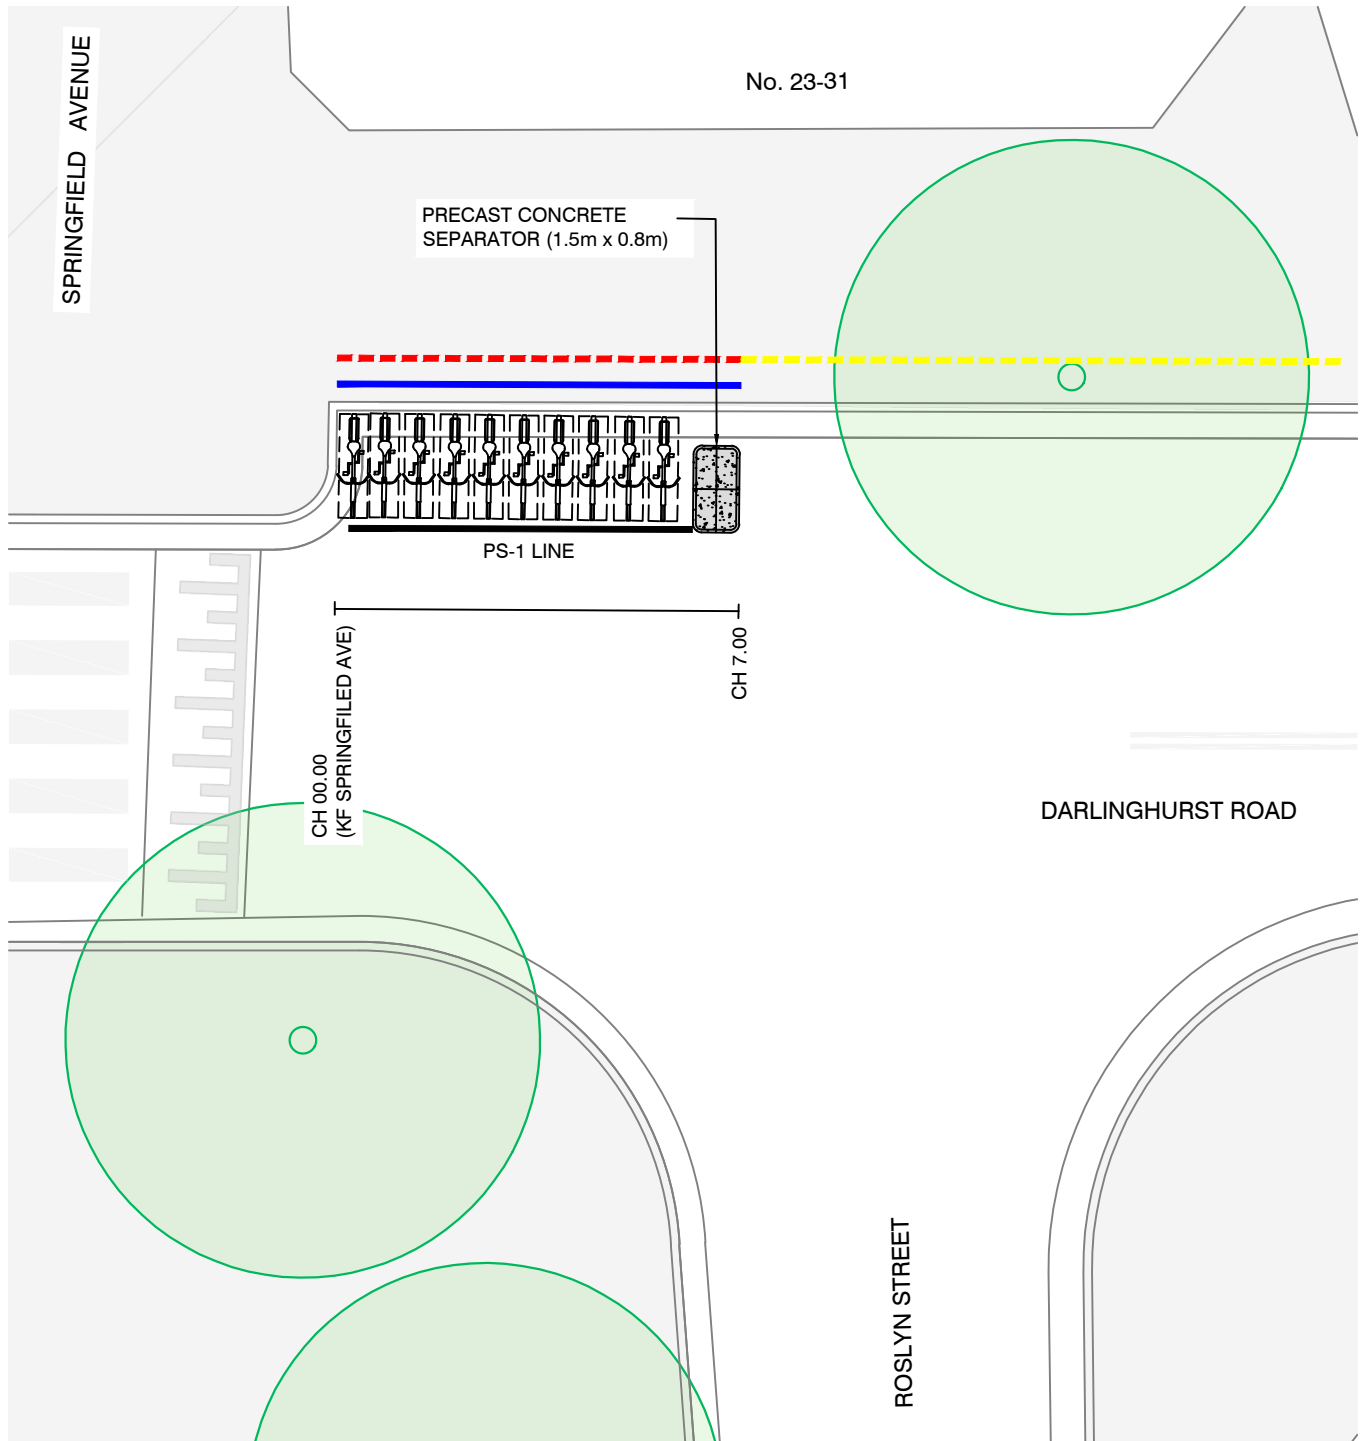

**Plan: Proposed On Street Bike Parking -
31 Darlinghurst Road, Potts Point**

LEGEND

EXISTING

 NO STOPPING

 LOADING ZONE/
2P PARKING

PROPOSED

 P (BIKE ONLY)

 BIKE ENVELOPE